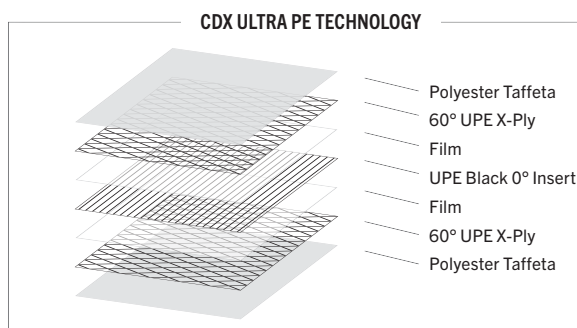

CDX ULTRA PE CRUISING LAMINATES

For comfort and added performance

➔ *Designed for radial cut sails from 34 to 52 feet*

CDX cruising laminates now harness the power of Ultra PE fibers with the introduction of the CDX Ultra PE range. Offered in the same Cool Grey shade as the CDX Pro polyester style, CDX Ultra PE styles feature black UPE fibers in the warp and white UPE cross-ply laminated into the taffeta sub-assemblies that form the outer skins.

Ultra PE, the generic name for fibers like Dyneema, is an ideal fiber for performance cruising applications with its low stretch, high strength, and fantastic UV and flex resistance. The UPE warp insertion increases the strength by 150% compared to the polyester warps and the upgrade to Ultra PE fibers in the cross-ply dramatically increases tear resistance so you can be confident in the durability of your CDX Ultra PE sails. CDX Ultra PE has the same soft hand and mildew resistance as the proven CDX Pro as well.

- Ultra PE fiber in both the warp and fill for added performance and durability
- Complimentary sub assembly lends itself to step up construction
- This established range has a proven record of durability, performance and ease of handling
- Superior UV resistance

CDX ULTRA PE CRUISING LAMINATES

For comfort and added performance

CDX ULTRA PE CRUISING LAMINATES

STYLE	CONSTRUCTION					AVERAGE WEIGHT		COLOR	WIDTH
	FILM MIL.	TAFFETA 1	ULTRA PE DPI 0°	ULTRA PE 60° ZIG ZAG	TAFFETA 2	G/M ²	SM OZ		
CDX Ultra PE 6	1.25	50 x 50	3600	1600	150 x 150	261	6.1	Grey	142 cm
CDX Ultra PE 7	1.5	150 x 150	3600	1600	150 x 150	317	7.4	Grey	142 cm
CDX Ultra PE 9	1.75	150 x 150	4800	1600	250 x 150	364	8.5	Grey	142 cm
CDX Ultra PE 11	2.0	250 x 150	4800	1600	250 x 150	407	9.5	Grey	142 cm